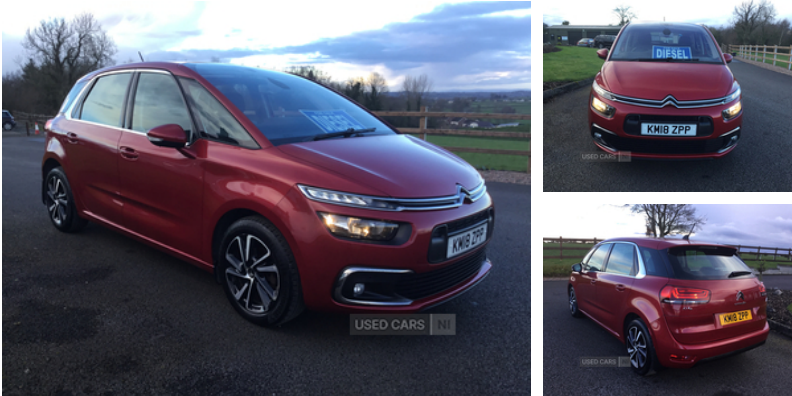

Citroen C4 Picasso 1.6 BlueHDi Feel 5dr | Mar 2018

£8,495

FSH NICE MILES SAT NAV

Sold and serviced by ourselves, in excellent condition test drive welcome, call for more details.

Vehicle Features

'Guide me home' headlamps, 4 Lashing eyes in boot, 5 three point inertia reel seatbelts, 6 speakers, 7" touch screen, 12" HD panoramic screen display, 12V accessory sockets - front and rear, 12V socket in luggage compartment, 17" Mamba alloy wheels, ABS + EBD + EBA, Adaptive driver and front passenger airbags, Aluminium air vent surrounds, Aluminium dash trim, Automatic activation of hazard warning lights, Automatic boot locking, Automatic door locking, Automatic lights and wipers, Bluetooth with USB and AUX input, Body colour bumpers, Body colour door handles, Body colour electric folding/heated door mirrors, Boot light, Chrome lower front bumper insert, Chrome side signature, Citroen connect Nav with connect box, Coffee Break Alert, Cup holders, DAB Digital radio, Dark tinted rear side windows, Dark tinted rear windscreen, Driver/passenger sunvisors and vanity mirrors, Dual zone automatic air conditioning, Electric front/rear windows with one touch/anti pinch, Electronic parking brake, ESP, Flat tyre indicator, Folding front passenger seat, Front and rear (row 2) curtain airbags, Front and rear courtesy reading lights, Front door courtesy lamps, Front door pockets with bottle holders, Front headrests, Front lateral airbags, Front parking sensor, Front passenger seat height adjust, Front seat back storage pockets, Front seatbelt pretensioners with force limiters, Front seatbelt unfastened audible+visual warnings, Front storage box, Gear selection indicator, Height/reach adjust steering wheel, Height/tilt adjustable driver's seat, Height adjustable armrests on front seats, Hill start assist, Illuminated and ventilated glove box, Illuminated centre console storage, Interior lights activated when doors unlocked, LED daytime running lights, Mirror screen with mirror link and car play, Multifunction leather steering wheel, Panoramic windscreen, Passenger airbag deactivate switch, Perimetric and volumetric anti theft alarm, Rear air vents, Rear

Miles:	64250
Fuel Type:	Diesel
Transmission:	Manual
Colour:	Met
Engine Size:	1560
CO2 Emission:	100
Tax Band:	Petrol/Diesel (£190 p/a)
Body Style:	MPV
Insurance group:	20E
Reg:	KM18ZPP

Technical Specs

DIMENSIONS	
Length:	4438mm
Width:	1826mm
Height:	1610mm
Seats:	5
Luggage Capacity (Seats Up):	537L
Gross Weight:	1950KG
Max. Loading Weight:	630KG

PERFORMANCE & ECONOMY	
Fuel Consum. (Urban Cold):	64.2MPG
Fuel Consum. (Extra Urban):	80.7MPG
Fuel Consum. (Combined):	74.3MPG
Fuel Tank Capacity:	55L
Number Of Gears:	6 SPEED
Top Speed:	117MPH
Acceleration 0-100 km/h:	11.3s
Engine Power BHP:	118BHP